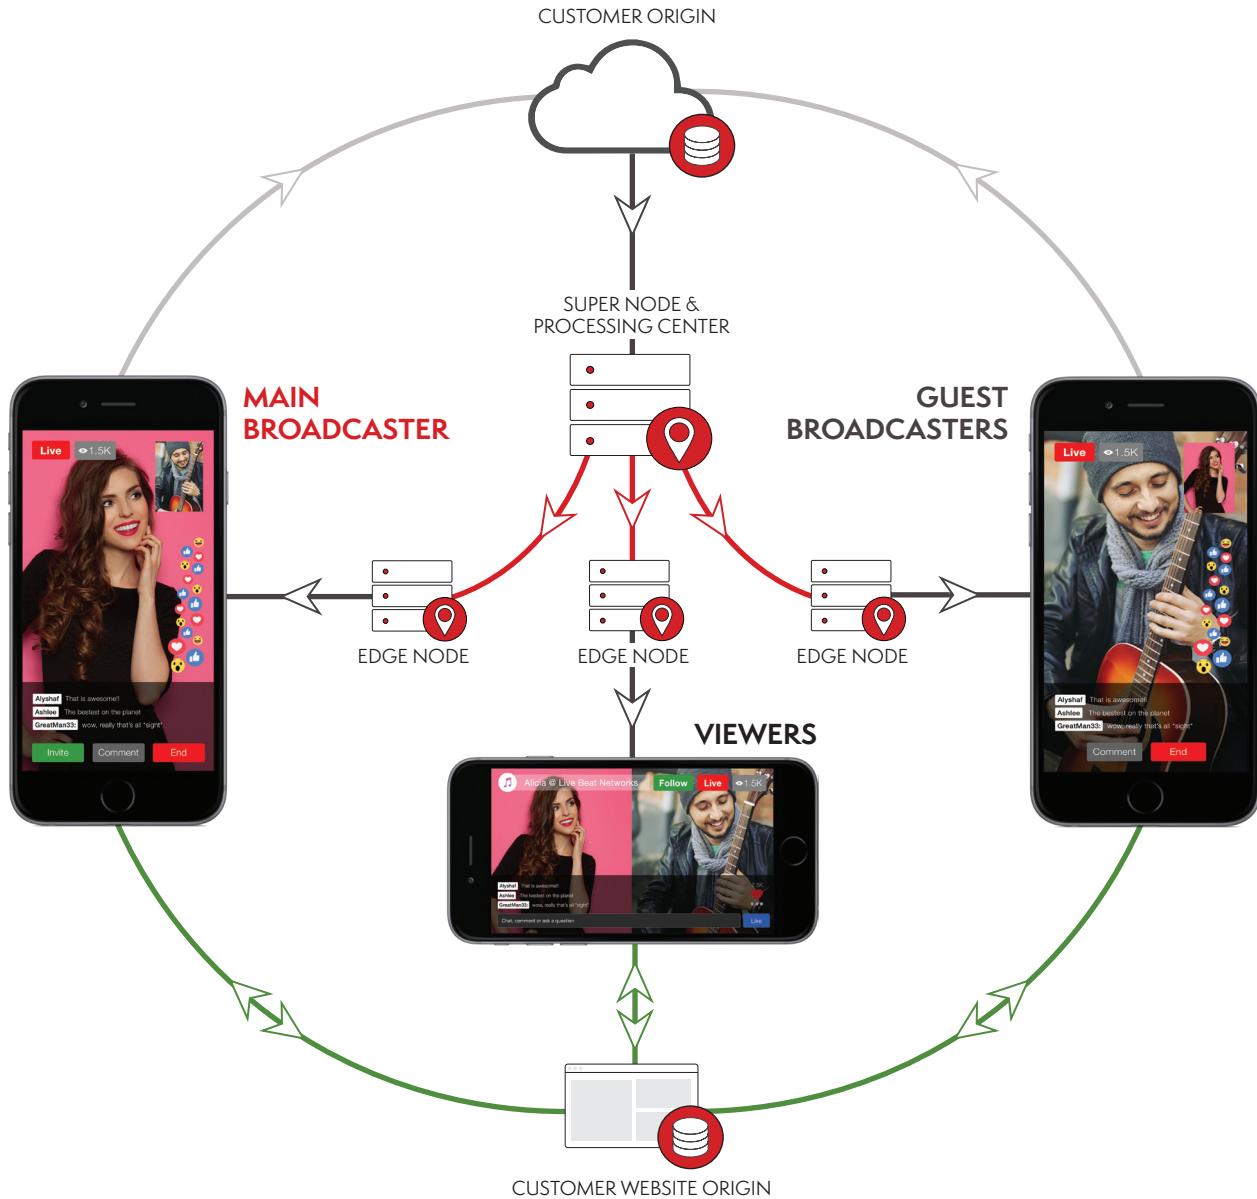

Real time live streaming

Ultra-low latency for interactive engagement

Live stream with less than 1 second latency. It's that simple!

< 1 sec.

Stream Latency

Real time live stream delivery provides interactive engagement

< 400 ms

Stream Load Time

Broadcasters deliver a live stream, viewers access it instantly

< 3%

Buffer Ratio

Low lag time delivers an overall better viewer experience

Solution Outline

BROADCASTERS	QUANTIL NETWORK	VIEWERS
<p>INPUT/OUTPUT PROTOCOLS</p> <ul style="list-style-type: none"> RTMP HTTP+FLV HTTP+TS <p>PUSH MODE</p> <p>Stream pushed from Broadcaster to QUANTIL Network</p> <p>PULL MODE</p> <p>Other broadcast streams pulled to Broadcaster from QUANTIL Network</p>	<p>ACCELERATION</p> <ul style="list-style-type: none"> High-speed data transfer protocol Predictive load balancing Up-to-date IP database 650+ nodes with 30 Tbps <p>PROCESSING AND REPORTING</p> <ul style="list-style-type: none"> Transcoding DVR Screenshot Multi-protocol conversion External reporting API 	<p>SECURITY & PROTECTION</p> <ul style="list-style-type: none"> URL Token Validation Geoblocking HTTP Referer IP Whitelisting/Blacklisting <p>PULL MODE</p> <p>Stream pulled to Viewer from QUANTIL Network</p>

Huajiao

The Acceleration Process

-  **QUANTIL High-Speed Data Transmission (Pull)**
-  **Broadcaster Video Stream (Push)**
-  **Multi-cast Compositing Stream (Pull)**
-  **Social Messaging Data Stream (Push/Pull)**