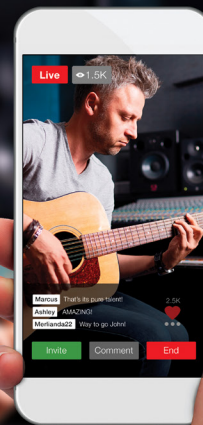

Real time live streaming

Ultra-low latency for interactive engagement

Live stream with less than 1 second latency. It's that simple!

< 1 sec.

Stream Latency

Real time live stream delivery provides interactive engagement

< 400 ms

Stream Load Time

Broadcasters deliver a live stream, viewers access it instantly

< 3%

Buffer Ratio

Low lag time delivers an overall better viewer experience

Solution Outline

BROADCASTERS	QUANTIL NETWORK	VIEWERS
<p>INPUT/OUTPUT PROTOCOLS</p> <ul style="list-style-type: none"> RTMP HTTP+FLV HTTP+TS <p>PUSH MODE</p> <p>Stream pushed from Broadcaster to QUANTIL Network</p> <p>PULL MODE</p> <p>Other broadcast streams pulled to Broadcaster from QUANTIL Network</p>	<p>ACCELERATION</p> <ul style="list-style-type: none"> High-speed data transfer protocol Predictive load balancing Up-to-date IP database 650+ nodes with 30 Tbps <p>PROCESSING AND REPORTING</p> <ul style="list-style-type: none"> Transcoding DVR Screenshot Multi-protocol conversion External reporting API 	<p>SECURITY & PROTECTION</p> <ul style="list-style-type: none"> URL Token Validation Geoblocking HTTP Referer IP Whitelisting/Blacklisting <p>PULL MODE</p> <p>Stream pulled to Viewer from QUANTIL Network</p>